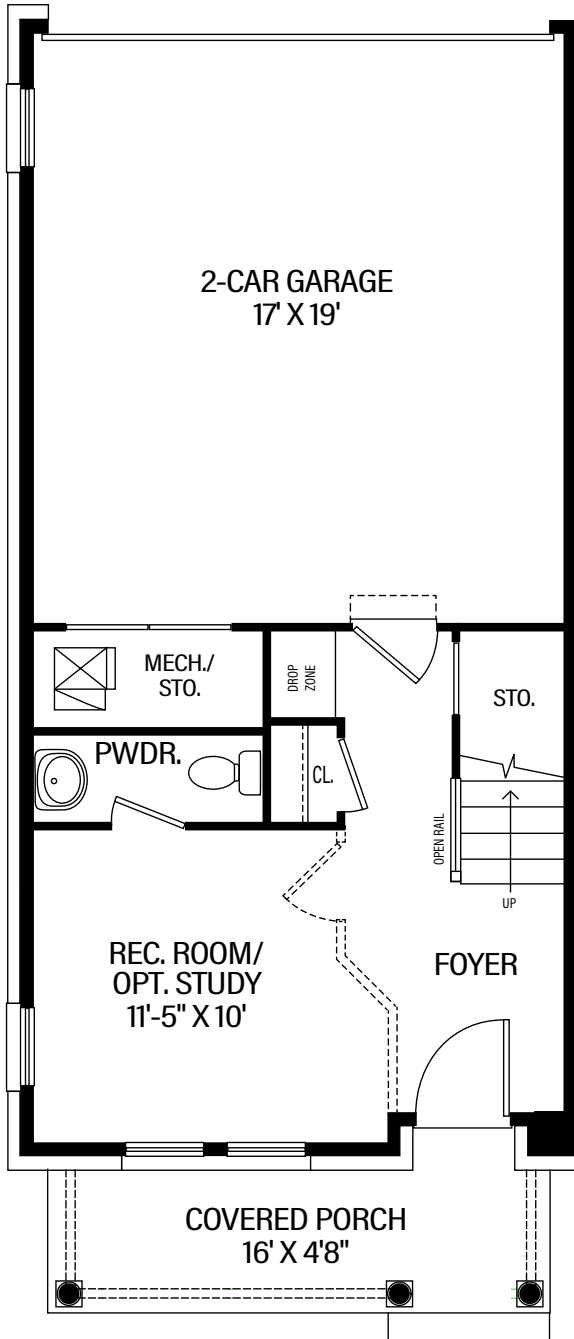

THE NEWTON

**Portrait
Square**
at Brookland

ENTRY LEVEL

(LOTS 7 & 12 HAVE ENTRY STOOP
IN LIEU OF COVERED PORCH)

MAIN LEVEL

THE NEWTON FLOORPLAN

LOWE'S HOME IMPROVEMENT

UPPER LEVEL

LOFT

THE NEWTON FLOORPLAN

ENTRY LEVEL

W/ OPT. FULL BATH,
COVERED PORCH OR ENTRY
STOOP PER ELEVATION

ENTRY LEVEL

LOTS 13 & 17

THE NEWTON FLOORPLAN OPTIONS

ALT. MAIN LEVEL
W/ OPT. POWDER ROOM

THE NEWTON
FLOORPLAN OPTIONS