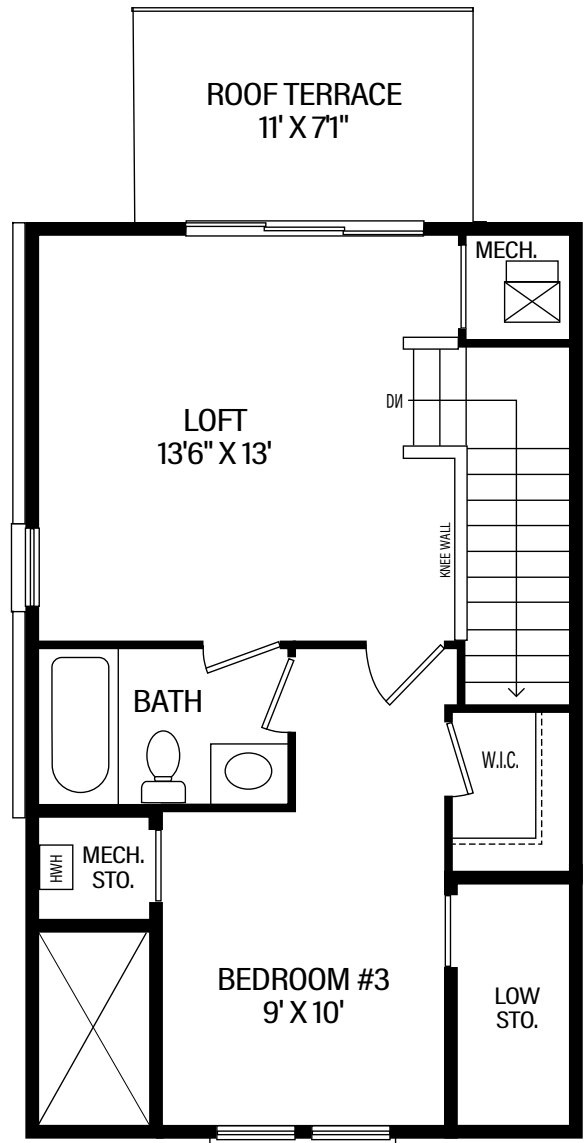

THE NEWTON

**Portrait
Square**
at Brookland

ENTRY LEVEL

(LOTS 7 & 12 HAVE ENTRY STOOP
IN LIEU OF COVERED PORCH)

MAIN LEVEL

THE NEWTON FLOORPLAN

LOWE'S HOME IMPROVEMENT

UPPER LEVEL

LOFT

THE NEWTON FLOORPLAN

ENTRY LEVEL

W/ OPT. FULL BATH,
COVERED PORCH OR ENTRY
STOOP PER ELEVATION

ENTRY LEVEL

LOTS 13 & 17

THE NEWTON FLOORPLAN OPTIONS

ALT. MAIN LEVEL
W/ OPT. POWDER ROOM

THE NEWTON
FLOORPLAN OPTIONS