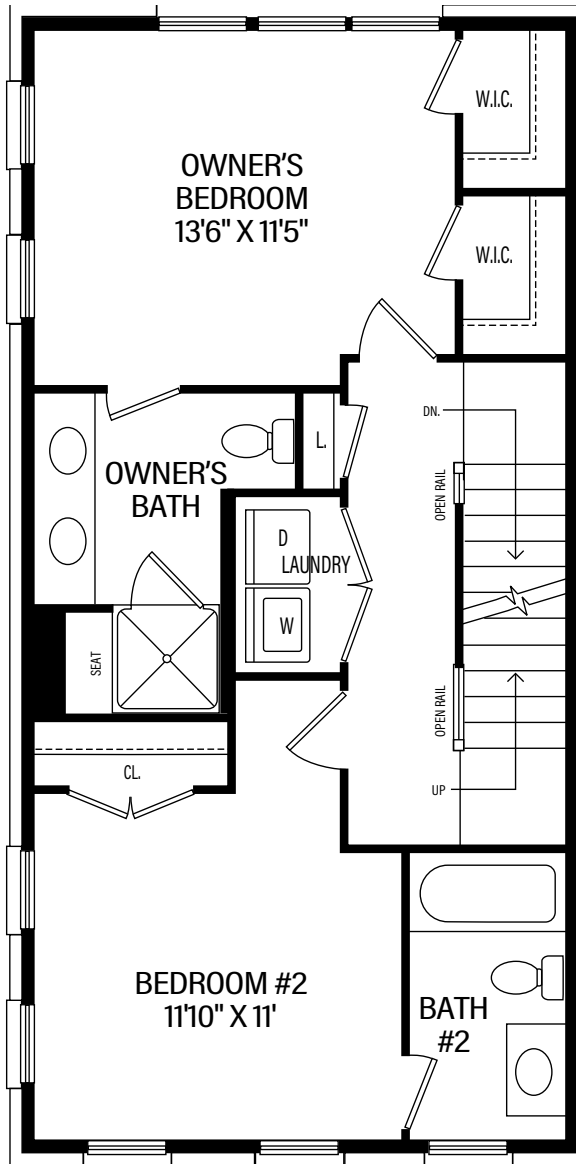

THE NEWTON

**Portrait
Square**
at Brookland

ENTRY LEVEL

(LOTS 7 & 12 HAVE ENTRY STOOP
IN LIEU OF COVERED PORCH)

MAIN LEVEL

THE NEWTON FLOORPLAN

LOWE'S HOME IMPROVEMENT

UPPER LEVEL

LOFT

THE NEWTON FLOORPLAN

ENTRY LEVEL

W/ OPT. FULL BATH,
COVERED PORCH OR ENTRY
STOOP PER ELEVATION

ENTRY LEVEL

LOTS 13 & 17

THE NEWTON FLOORPLAN OPTIONS

ALT. MAIN LEVEL
W/ OPT. POWDER ROOM

THE NEWTON
FLOORPLAN OPTIONS