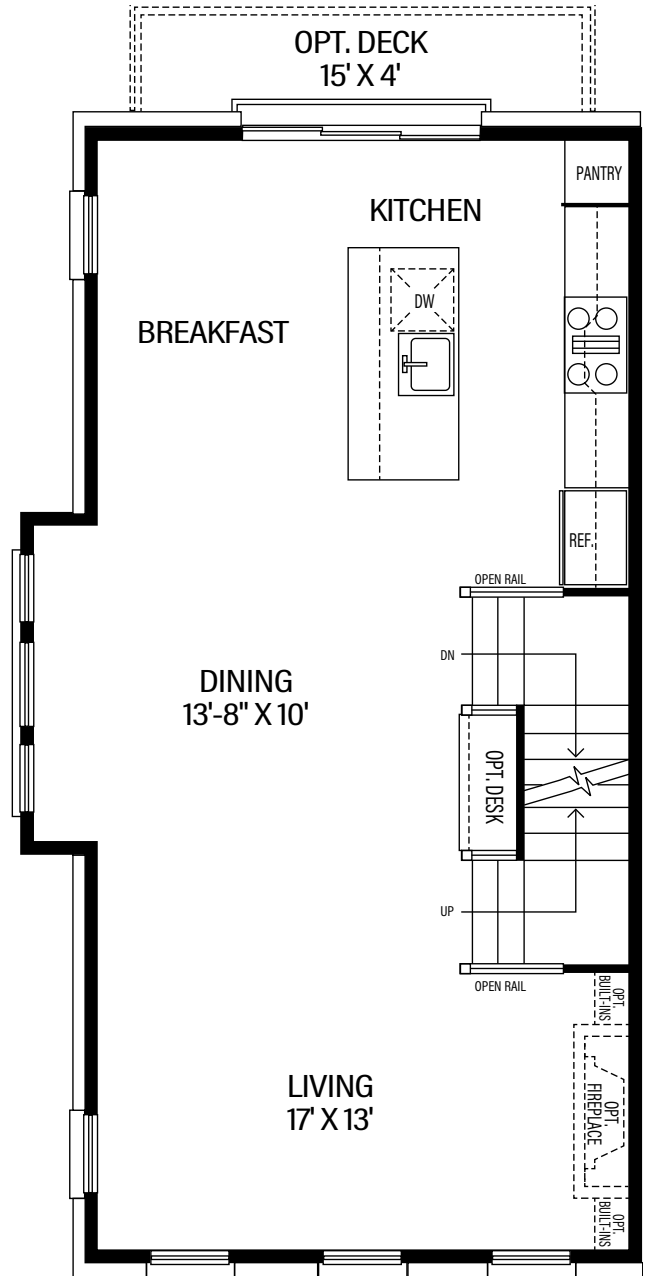

THE NEWTON

**Portrait
Square**
at Brookland

ENTRY LEVEL

(LOTS 7 & 12 HAVE ENTRY STOOP
IN LIEU OF COVERED PORCH)

MAIN LEVEL

THE NEWTON FLOORPLAN

LOWE'S HOME IMPROVEMENT

UPPER LEVEL

LOFT

THE NEWTON FLOORPLAN

ENTRY LEVEL

W/ OPT. FULL BATH,
COVERED PORCH OR ENTRY
STOOP PER ELEVATION

ENTRY LEVEL

LOTS 13 & 17

THE NEWTON FLOORPLAN OPTIONS

ALT. MAIN LEVEL
W/ OPT. POWDER ROOM

THE NEWTON
FLOORPLAN OPTIONS