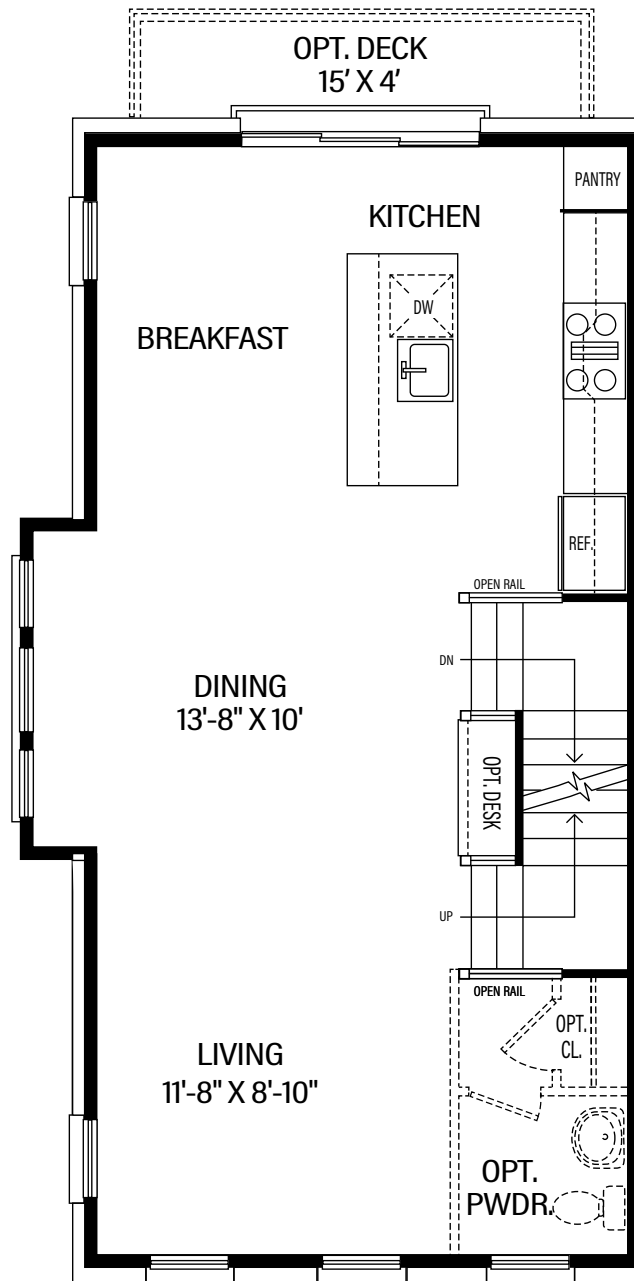

THE NEWTON

**Portrait
Square**
at Brookland

ENTRY LEVEL

(LOTS 7 & 12 HAVE ENTRY STOOP
IN LIEU OF COVERED PORCH)

MAIN LEVEL

THE NEWTON FLOORPLAN

LOWE'S HOME IMPROVEMENT

UPPER LEVEL

LOFT

THE NEWTON FLOORPLAN

ENTRY LEVEL

W/ OPT. FULL BATH,
COVERED PORCH OR ENTRY
STOOP PER ELEVATION

ENTRY LEVEL

LOTS 13 & 17

THE NEWTON FLOORPLAN OPTIONS

ALT. MAIN LEVEL
W/ OPT. POWDER ROOM

THE NEWTON
FLOORPLAN OPTIONS