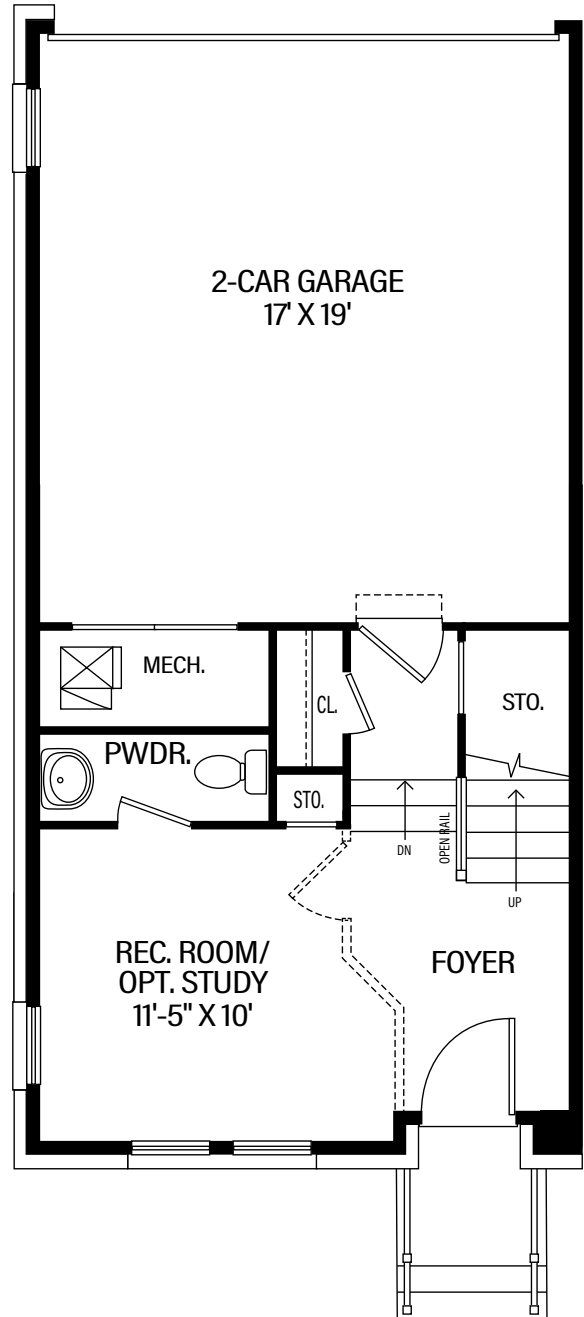

THE NEWTON

**Portrait
Square**
at Brookland

ENTRY LEVEL

(LOTS 7 & 12 HAVE ENTRY STOOP
IN LIEU OF COVERED PORCH)

MAIN LEVEL

THE NEWTON FLOORPLAN

LOWE'S HOME IMPROVEMENT

UPPER LEVEL

LOFT

THE NEWTON FLOORPLAN

ENTRY LEVEL

W/ OPT. FULL BATH,
COVERED PORCH OR ENTRY
STOOP PER ELEVATION

ENTRY LEVEL

LOTS 13 & 17

THE NEWTON FLOORPLAN OPTIONS

ALT. MAIN LEVEL
W/ OPT. POWDER ROOM

THE NEWTON
FLOORPLAN OPTIONS