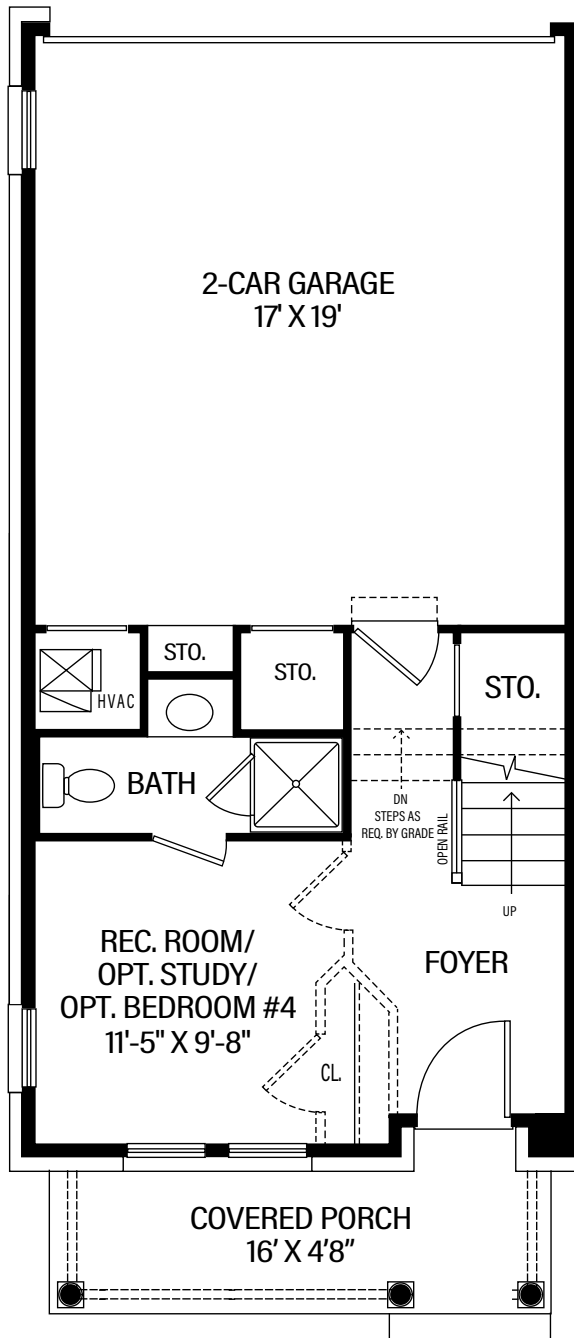

THE NEWTON

**Portrait
Square**
at Brookland

ENTRY LEVEL

(LOTS 7 & 12 HAVE ENTRY STOOP
IN LIEU OF COVERED PORCH)

MAIN LEVEL

THE NEWTON FLOORPLAN

LOWE'S HOME IMPROVEMENT

UPPER LEVEL

LOFT

THE NEWTON FLOORPLAN

ENTRY LEVEL

W/ OPT. FULL BATH,
COVERED PORCH OR ENTRY
STOOP PER ELEVATION

ENTRY LEVEL

LOTS 13 & 17

THE NEWTON FLOORPLAN OPTIONS

ALT. MAIN LEVEL
W/ OPT. POWDER ROOM

THE NEWTON
FLOORPLAN OPTIONS